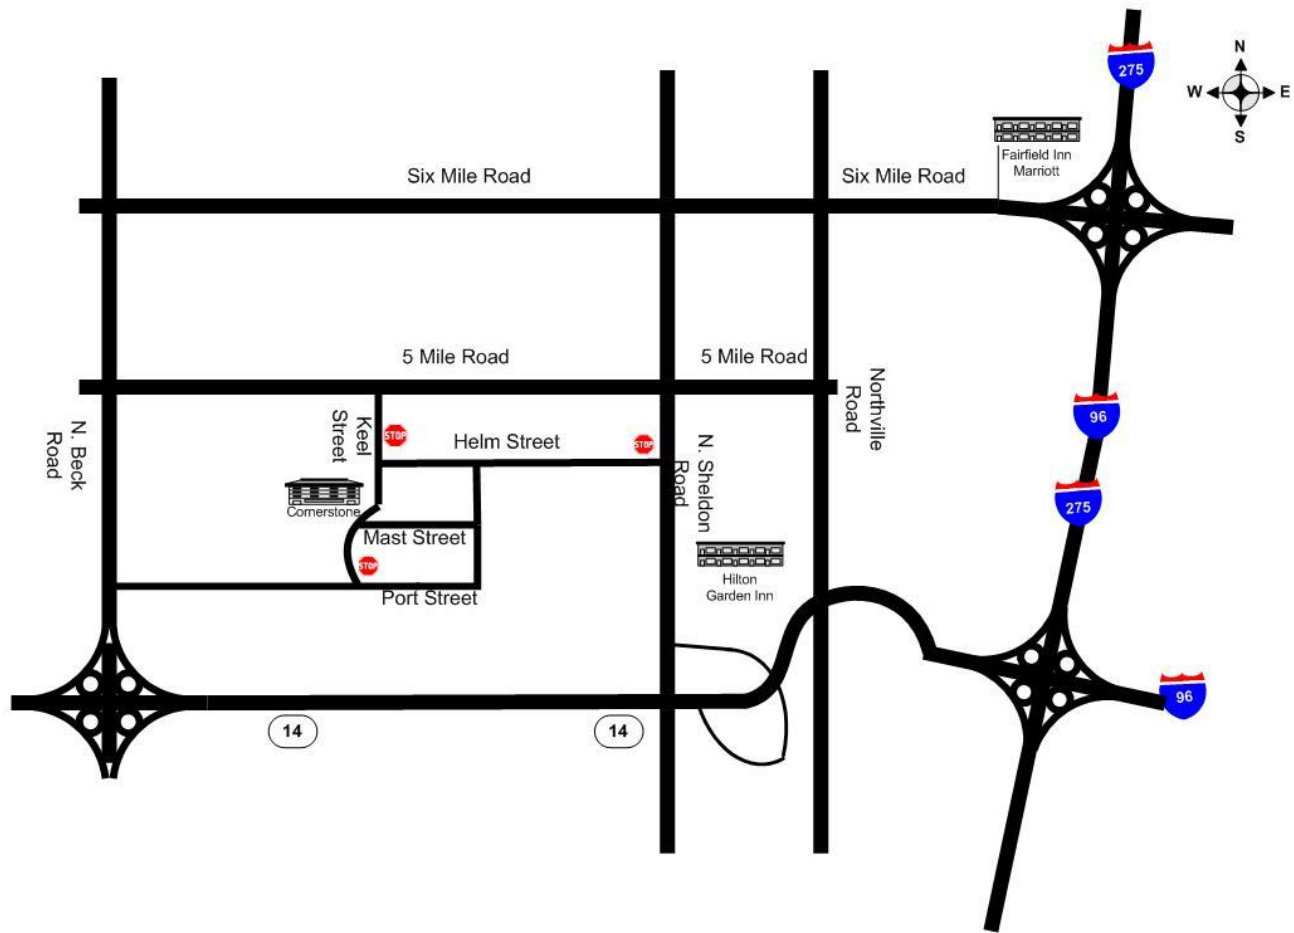

PLYMOUTH OFFICE

Location Info: Address: 14789 Keel Street, Plymouth, MI 48170, Phone: (734) 459-0040
Fax: (734) 459-2612

*** We share the parking lot with Versatrans (look for their multi colored sign, our sign is on the side of the building.)

From the West:

Take I-94 East, exit 38 toward Detroit. At Ann Arbor, slight left onto M-14E\US-23 (signs for Plymouth), Continue on M-14E\ US-23BUS N. Merge onto US-23 S, then take slight left onto M-14 E. Follow M-14 to Plymouth. Take Beck Road, exit 18, turn left onto N Beck Road. Take 3rd right onto Port Street, take 1st let onto Keel Street. Cornerstone is located on the left, Mast Street will be on the Right.

From the North:

Take I-96\275 south at Farmington Hills towards Plymouth. Take M-14 West towards Plymouth. Take N. Sheldon Road, exit 20, turn right onto N. Sheldon Road. Go about a ¼ mile and turn left onto Helm Street, Helm Street dead ends into Keel Street, turn Left onto Keel Street. Cornerstone is located on the right.

From the South:

Take 75 North to 275 North. Take 275 to M-14. Take M-14 West towards Plymouth. Take N. Sheldon Road, exit 20, turn right onto N. Sheldon Road. Go about a ¼ mile and turn left onto Helm Street, Helm Street dead ends into Keel Street, turn Left onto Keel Street. Cornerstone is located on the right.