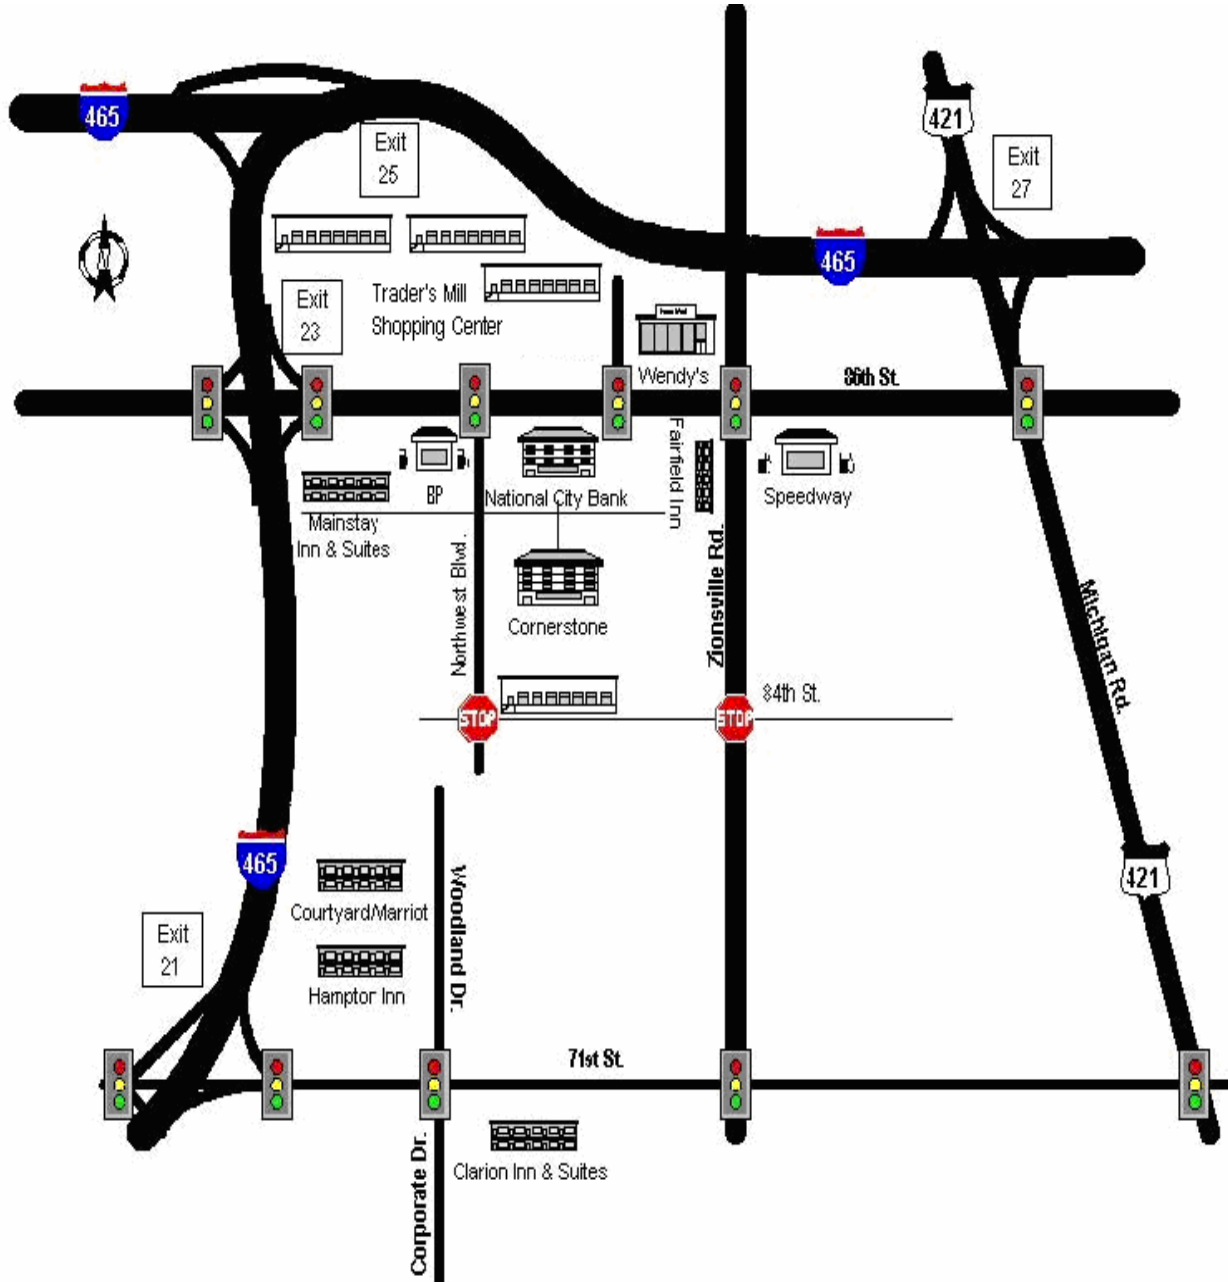

INDIANAPOLIS OFFICE

Location Info: Address: 8525 Northwest Blvd., Indianapolis, IN 46278,

Phone: (317) 415-2400, Fax: (317) 415-2480